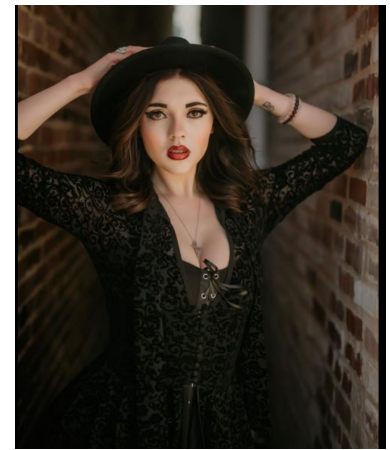

Meredith Mohler.
601-672-3073
mohlermeredith@gmail.com.

Height: 5'7
Weight: 125
Hair: Brown
Eyes: Brown

FILM:

The Stokes River Haunting	Myra	Supporting.	In production
Children of Sin:	Emma	Lead	2022
A Stranger Among the Living	Amanda	Supporting	2019
Triggered	Callee	Lead	2019
Hello (short)	Woman	Lead	2016
My Missing Mind	Pandora	Supporting.	In production
When The Trashman Knocks	Paige	Supporting.	In production

Special skills: Singer, mezzo belt, dancer, jazz. Model (portfolio on request)

Awards: Best Actress Ms Theater Association youth theater division . 2nd place female solo musical theater at Ms Theater Association, 1st place scene competition Ms Theater Association, Winner Best Actress, Stormy Weather Horror Fest for Triggered ,