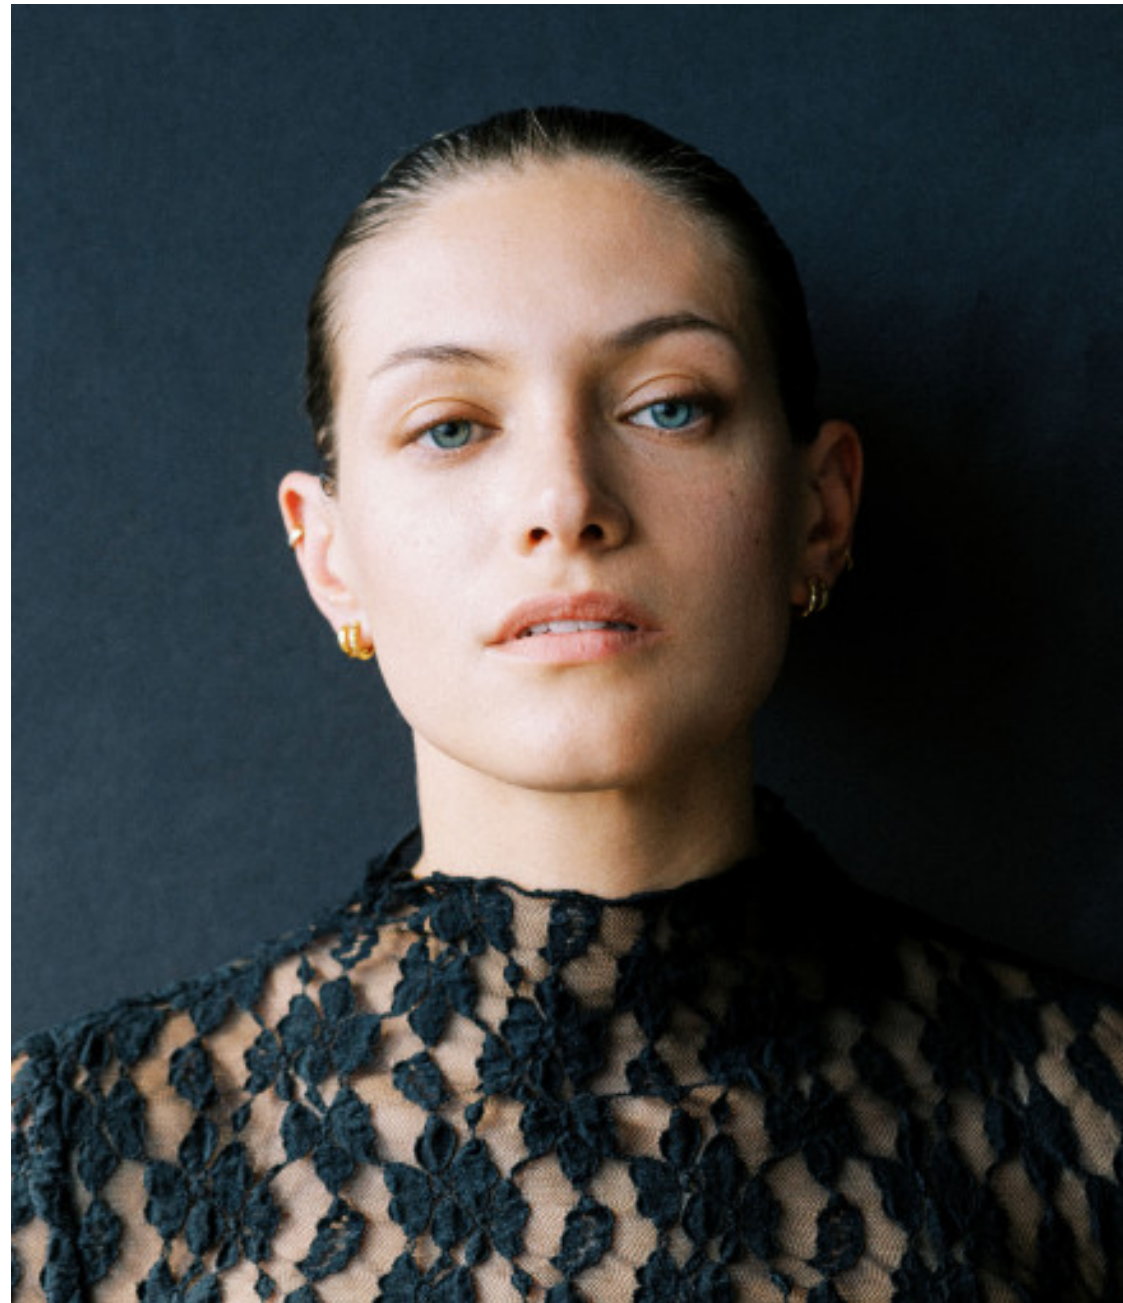

Jessica Stone

height: 5 ft 9 in (69 in) bust: 32 in. waist: 25.5 in. hip: 35.5 in. dress: 2/4 shoe: 8.5 hair: blonde eyes: green