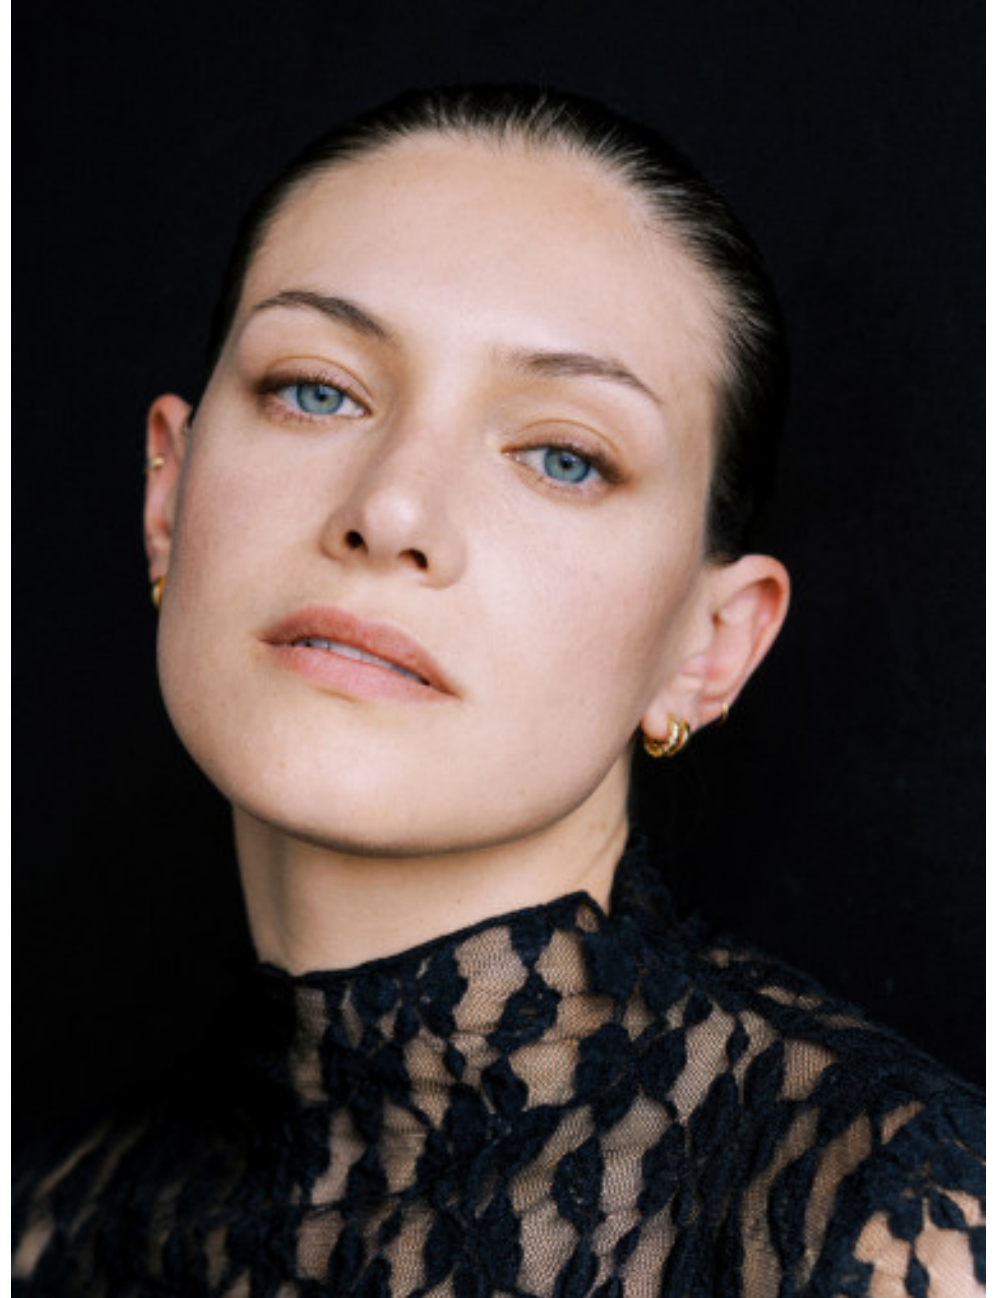

Jessica Stone

height: 5 ft 9 in (69 in) bust: 32 in. waist: 25.5 in. hip: 35.5 in. dress: 2/4 shoe: 8.5 hair: blonde eyes: green